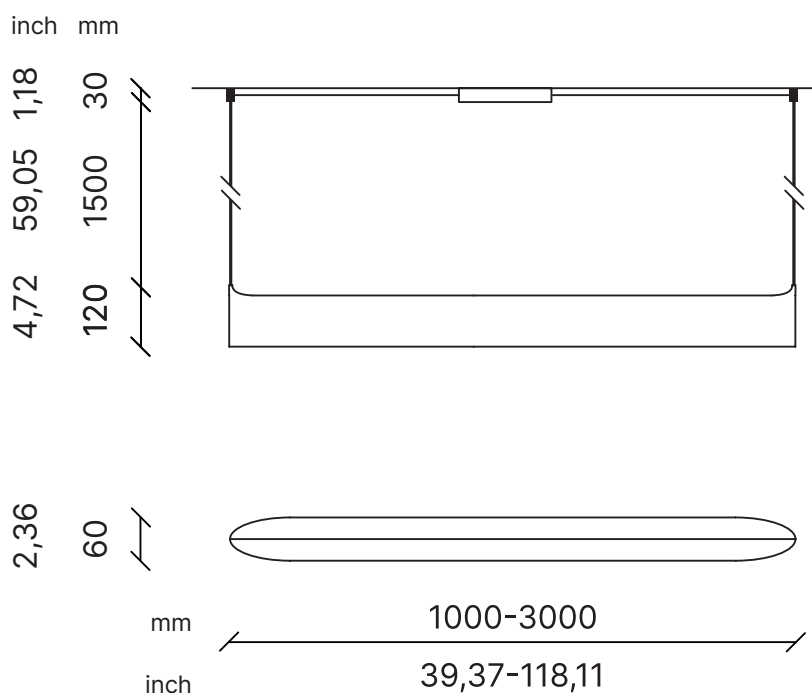

Blade

BLADE is a certain manifesto for the functionality, minimalism, and technical properties of metal – deformed to its linear form thanks to FiDU technology. The lamp is a modern and versatile lighting solution that is adjustable in length. With its subtlety, BLADE perfectly suits interiors seeking decorative and functional accents.

AVAILABLE STANDARD SIZES

m	inch
1,3	51,18
1,6	62,99
1,9	74,80
2,5	98,43
2,7	106,30
custom	

MATERIAL
stainless steel

CCT
2700-6500 K CRI 80

LIGHT SOURCE TYPE
LED

WEIGHT (1 m)
5 kg
0,88 lb

CONTROL
WiZ, DALI (special request)

VOLTAGE
230 V 50 Hz

LUMEN
290-300

LEVEL OF PROTECTION
IK03
IP20

BEAM ANGLE
~30° wide beam