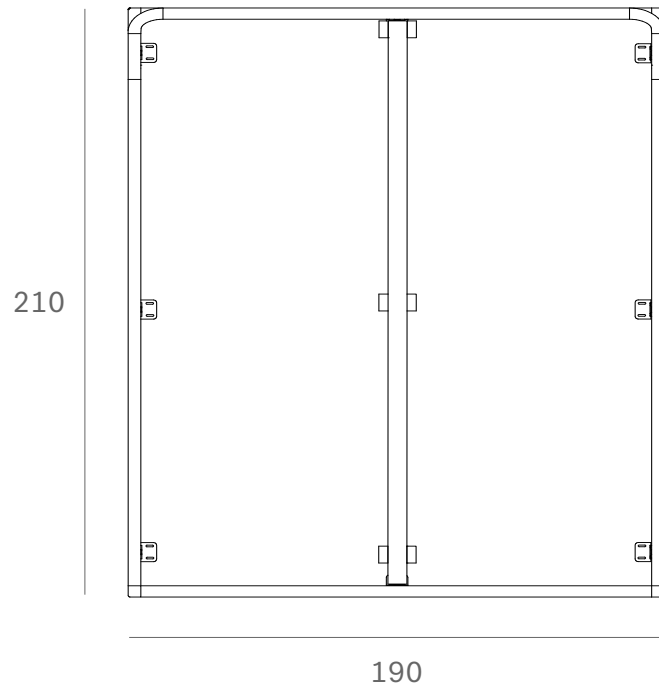

Ethnicraft

51236 - Oak Spindle black bed - Dimensions (cm)

Ethnicraft

51236 - Oak Spindle black bed - Dimensions (inches)