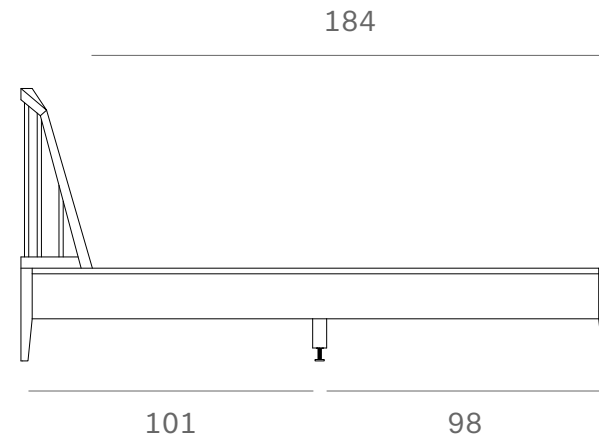

Ethnicraft

51236 - Oak Spindle black bed - Dimensions (cm)

Ethnicraft

51236 - Oak Spindle black bed - Dimensions (inches)