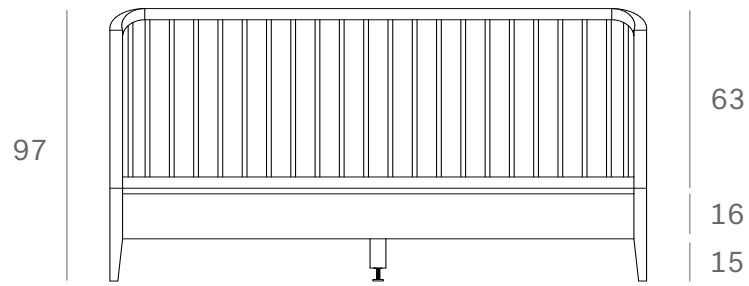

Ethnicraft

51236 - Oak Spindle black bed - Dimensions (cm)

Ethnicraft

51236 - Oak Spindle black bed - Dimensions (inches)