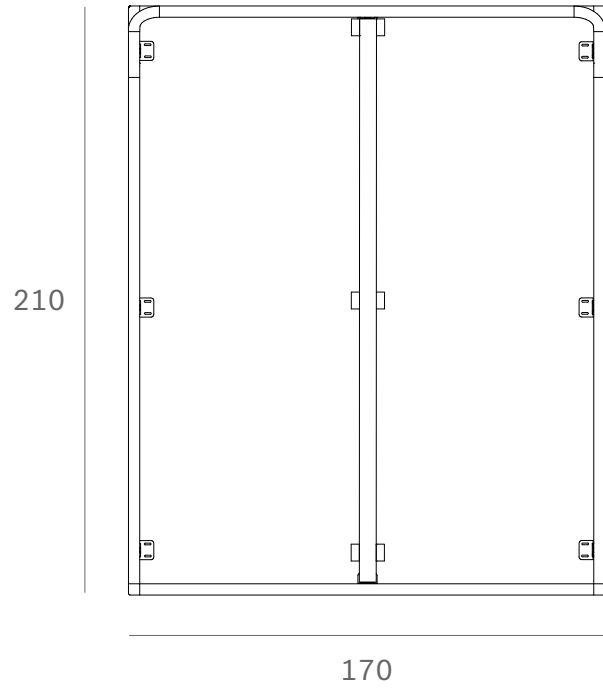

Ethnicraft

51237 - Oak Spindle black bed - Dimensions (cm)

*Ethnicraft*

51237 - Oak Spindle black bed - Dimensions (inches)