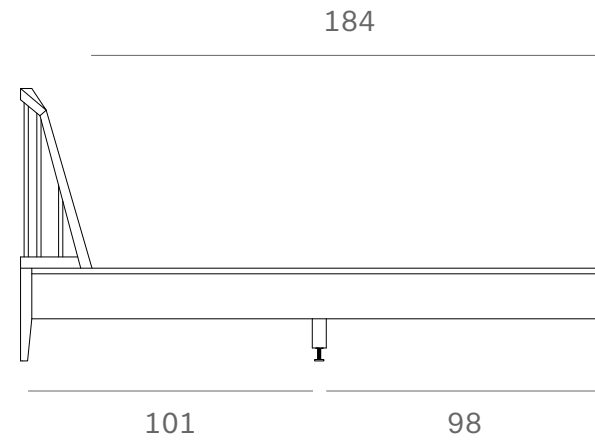

Ethnicraft

51237 - Oak Spindle black bed - Dimensions (cm)

*Ethnicraft*

51237 - Oak Spindle black bed - Dimensions (inches)