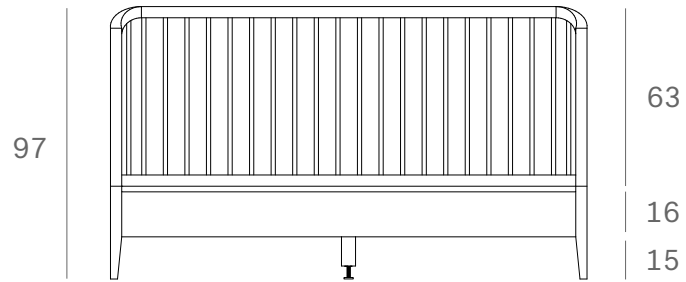

Ethnicraft

51237 - Oak Spindle black bed - Dimensions (cm)

*Ethnicraft*

51237 - Oak Spindle black bed - Dimensions (inches)